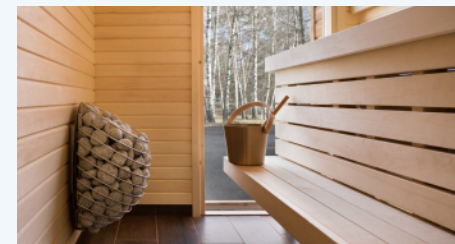

Our environment photography should reflect the standards of trendy interior magazines. Both the composition and atmosphere should reflect the **style** of our products and their **functionality**.