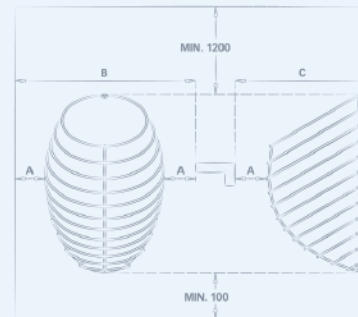

SAFETY CLEARANCE A (MM)	100	120	150
SAFETY CLEARANCE B (MM)	590	630	690
SAFETY CLEARANCE C (MM)	450	470	500

DISTRIBUTOR:

DELIVERY TIME / TERMS AND CONDITIONS (TO BE AGREED WHEN PLACING AN ORDER)

♥ OF SAUNA