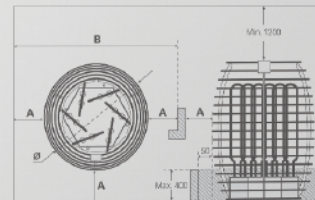

HIVE Technical Data

HEATER	12kW	15kW	18kW
Sauna room	12-25 m²	15-30 m²	18-35 m²
Stone capacity	260 kg	250 kg	250 kg
Weight	21 kg	22 kg	26 kg
Height	750 mm	750 mm	750 mm
Diameter	555 mm	555 mm	555 mm
POWER			
Power	20 A	25 A	32 A
Supply voltage 3 phase	400 V 3N	400 V 3N	400 V 3N
Cable (N x mm²)	5 x 4	5 x 4	5 x 4
SAFETY DISTANCE			
A	120 mm	150 mm	180 mm
B	795 mm	655 mm	915 mm

SET INCLUDES

- electric sauna heater
- adjustable legs

HEATER REQUIRES ALSO

- control unit
- stones
- heat-resistant power cable