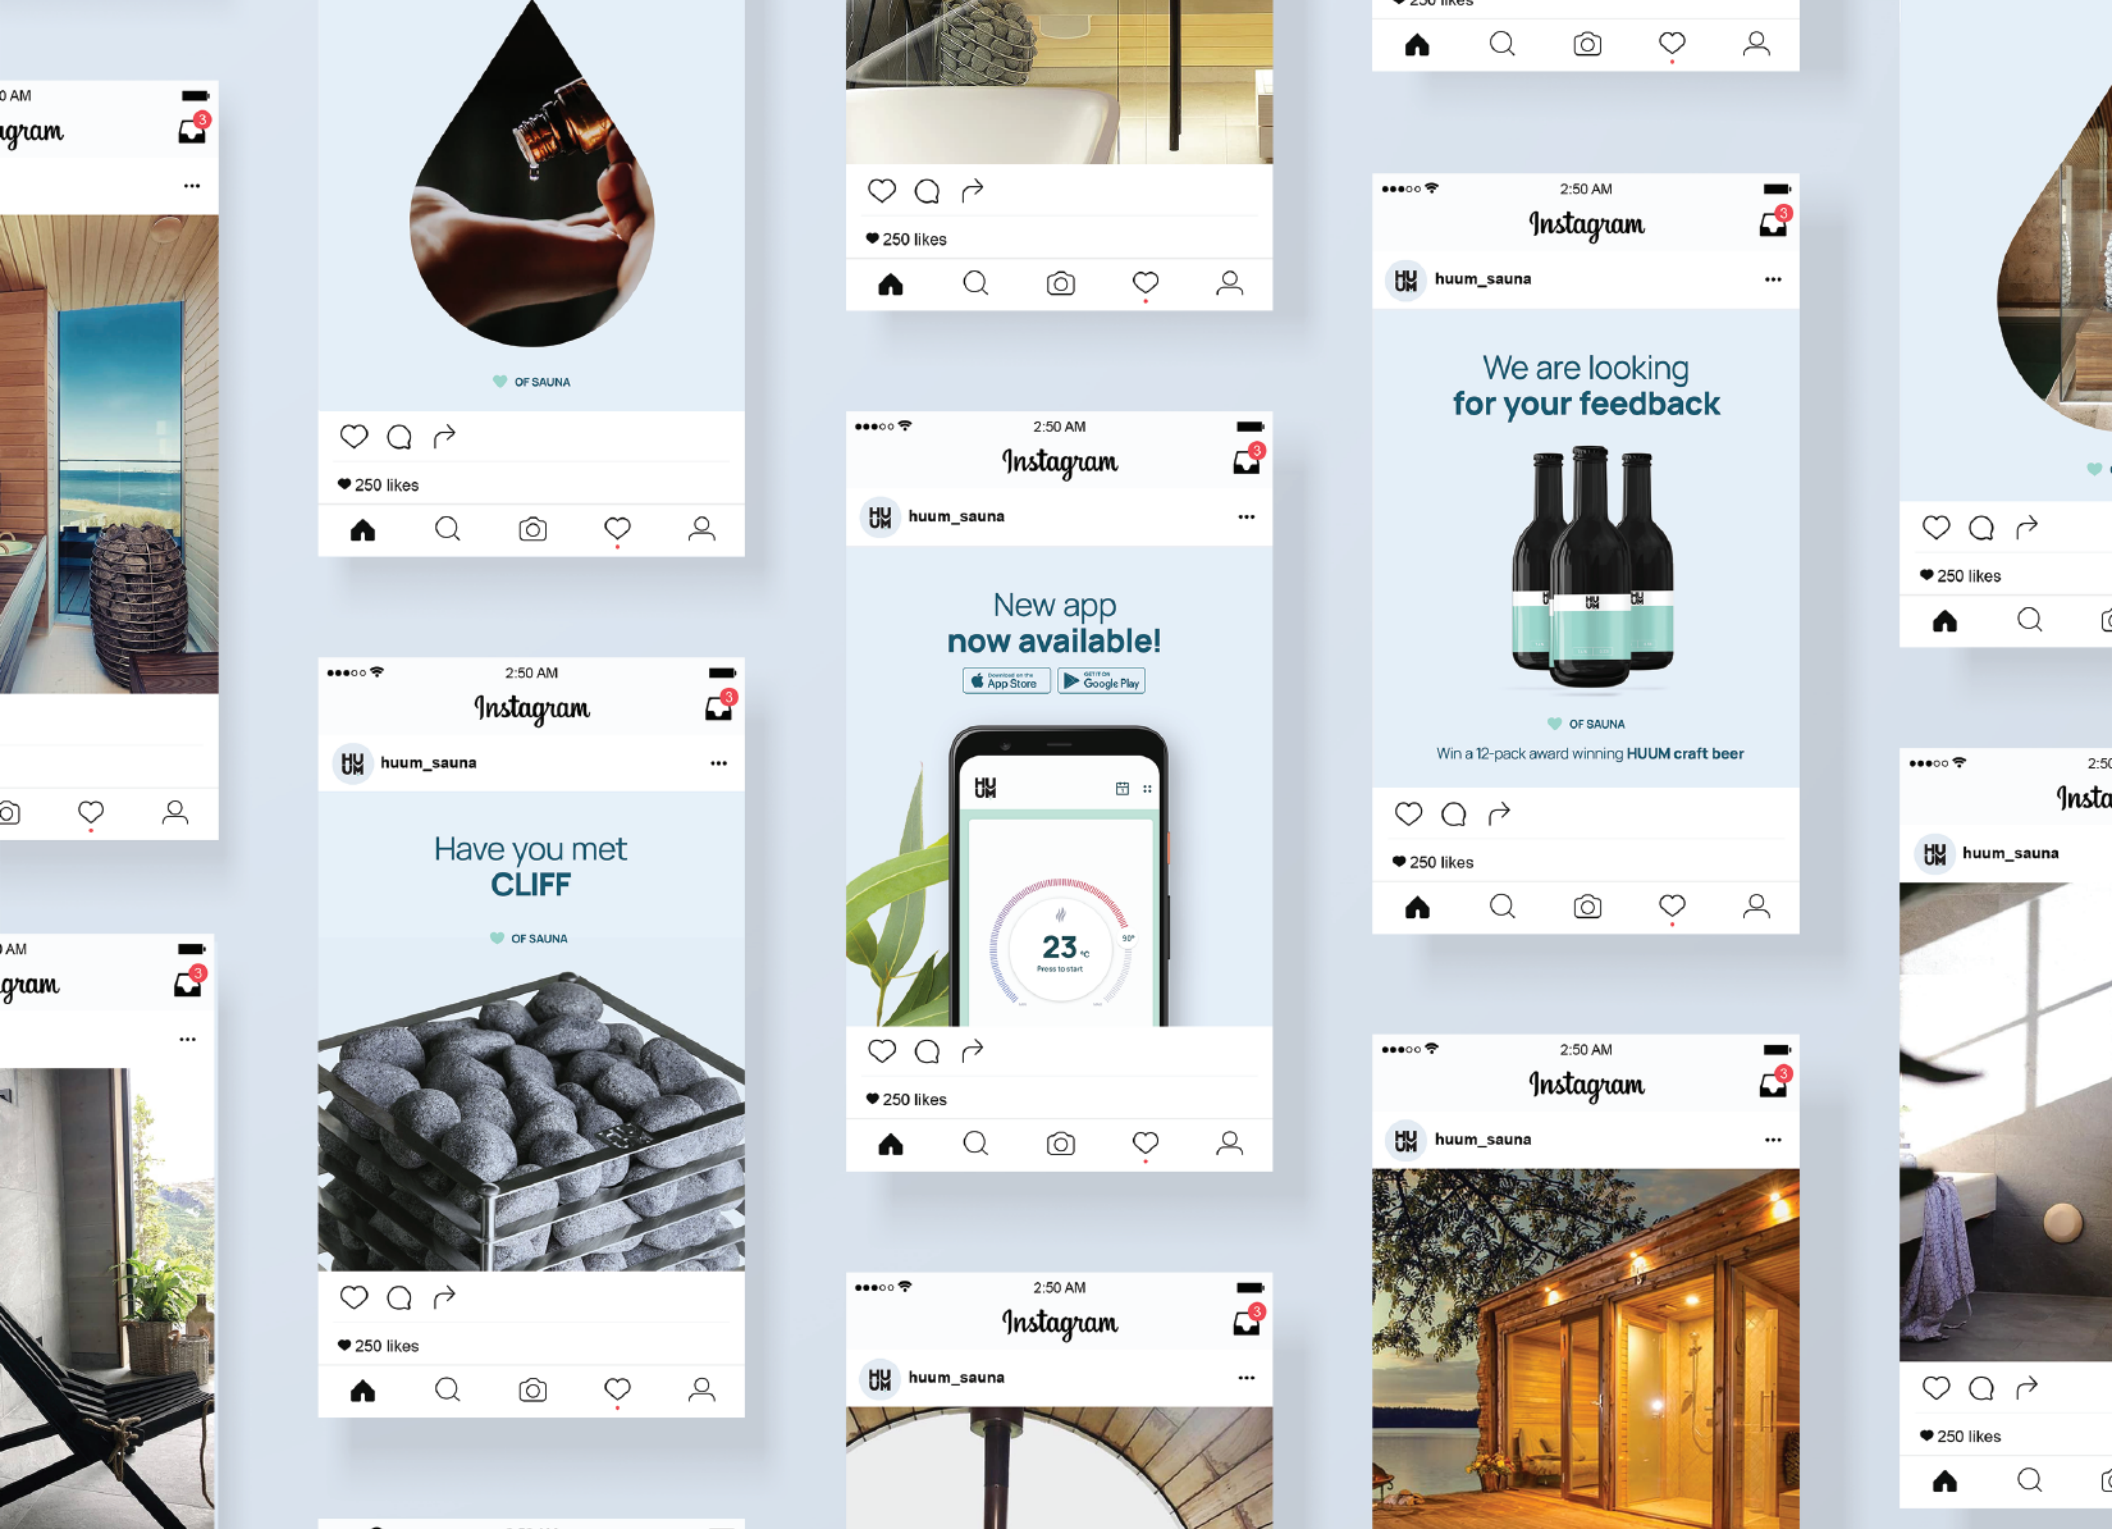

New heaters
Cliff & Steel

HUUM.EU
Sauna heaters with respect for space
We are glad to introduce to you two of our newe... Learn More

Slim Nellis and 14 others 2 Comments 2 Shares

Like Comment Share

Most Relevant

Write a comment...

View comments

HUUM
March 23 at 12:04 PM

ContiSauna (made by zmodule.eu) elegantly packs together a beautiful sauna with a DROP heater, a lounge room, a terrace, and a shower into just one shipping container. What is particularly impressive about this sauna house is the terrace which you can close with just a push of a button to protect it from intruders after you've finished using the sauna.