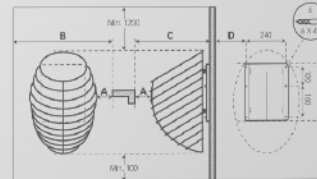

Drop Technical Data

HEATER	4.5kW	6kW	9kW
Sauna room	12-25 m³	18-30 m³	18-35 m³
Stone capacity	250 kg	250 kg	250 kg
Weight	21 kg	22 kg	26 kg
Height	750 mm	750 mm	750 mm
Diameter	555 mm	555 mm	555 mm
POWER			
Fuse	20 A	25 A	32 A
Supply voltage 3-phase	400 V 3N	400 V 3N	400 V 3N
Cable (N x mm²)	5 x 4	5 x 4	5 x 4
SAFETY DISTANCE			
A	120 mm	150 mm	180 mm
B	795 mm	855 mm	915 mm

SET INCLUDES

- electric sauna heater
- wall mount

HEATER REQUIRES ALSO

- control unit
- stones (5-10 cm)
- heat-resistant power cable