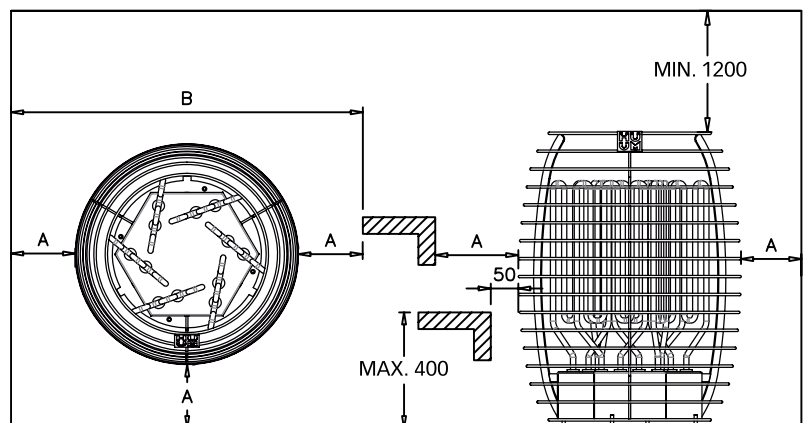

HIVE mini		HIVE		
Output (kW)	6	9	12	15	18
Sauna room (m³)	6-10	9-15	12-25	15-30	18-35
Stone capacity (kg)	150	150	250	250	250
Height (mm)	800	800	800	800	800
Diameter (mm)	450	450	555	555	555
Weight (kg)	13	14	21	22	24
Heating element diameter (mm)	13	13	13	13	13
Package dimensions (mm)	445 x 445 x 800		455 x 455 x 800		
Amount of stones	120 kg (10-15 cm) + 30 kg (5-10 cm)		220 kg (10-15 cm) + 30 kg (5-10cm)		
POWER SUPPLY					
Supply voltage, 3-phase	400 V 3N	400 V 3N	400 V 3N	400 V 3N	400 V 3N
Cable (N x mm²)	5 x 2,5	5 x 2,5	5 x 4	5 x 4	5 x 6
Supply voltage, 1-phase	230 V 1N	230 V 1N		-	
Cable (N x mm²)	5 x 2,5	5 x 2,5		-	
SAFETY DISTANCE*					
A (mm)	60	90	120	150	180
B (mm)	675	725	795	855	915
ACCESSORIES					
Wooden guard rail (mm)	Ø 555	Ø 555	Ø 655	Ø 655	Ø 655
Embedding flange (mm)	Ø 550	Ø 550	Ø 650	Ø 650	Ø 650
Internal air tunnel made of stainless steel **					

*from flammable materials

**speeds up sauna heating by 25% and extends the life span of heating elements

4-year guarantee.

The set includes:

- electric sauna heater
- adjustable legs (lift the heater up to 7 cm)

The electric heater requires also:

- stones (rounded and natural)
- control unit (different manufacturers' control units are suitable)