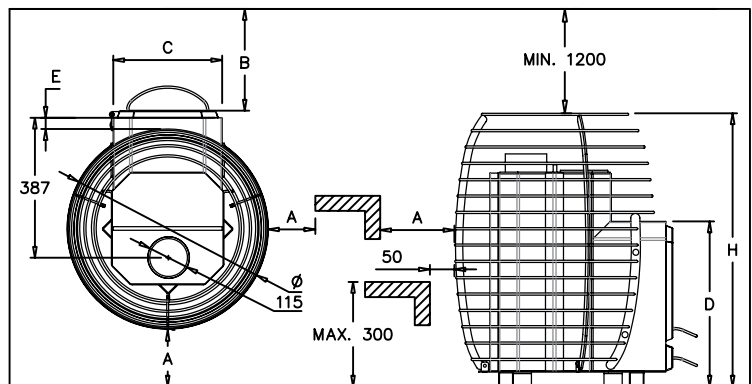

HIVE WOOD 13 kW	HIVE WOOD 17 kW	HIVE WOOD LS
Output (kW)	13 kW	17 kW	17 kW
Sauna room (m³)	6-13	13-17	13-17
Stone capacity (kg)	90	130	130
Height (mm)	750	750	750
Width (mm)	455	555	555
Depth (mm)	460	590	740
Weight (kg)	45	85	85
Firewood max (mm)	300	400	400
Amount of stones	90 kg (5-10 cm)	100 kg (10-15 cm) + 30 kg (5-10cm)	
Flue Ø	115 mm	115 mm	115 mm
C (mm)	240	300	300
D (mm)	425	460	460
E (mm)	5	35	185
SAFETY DISTANCE*			
A (mm)	250	500	500
B (mm)	1000	1000	1000

*from flammable materials

The flue outlet opens upwards.
2-year guarantee.

The set includes:

- 🟢 wood-fired heater
- 🟢 adjustable legs (only with the 13 kW model)

Stove requires also:

- 🟢 stones (rounded and natural)