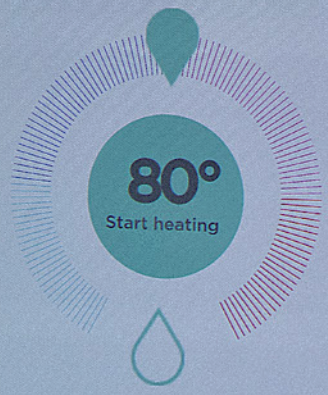

## Stove requires also:

- 🟢 stones (rounded and natural)

Telia 4G+ 50% 18:19

10

Start heating at

20 : 00

23 : 00

Stop sauna at

# CONTROL

Local  
Controller

Mobile App  
GSM & Wi-Fi

Auto  
Update