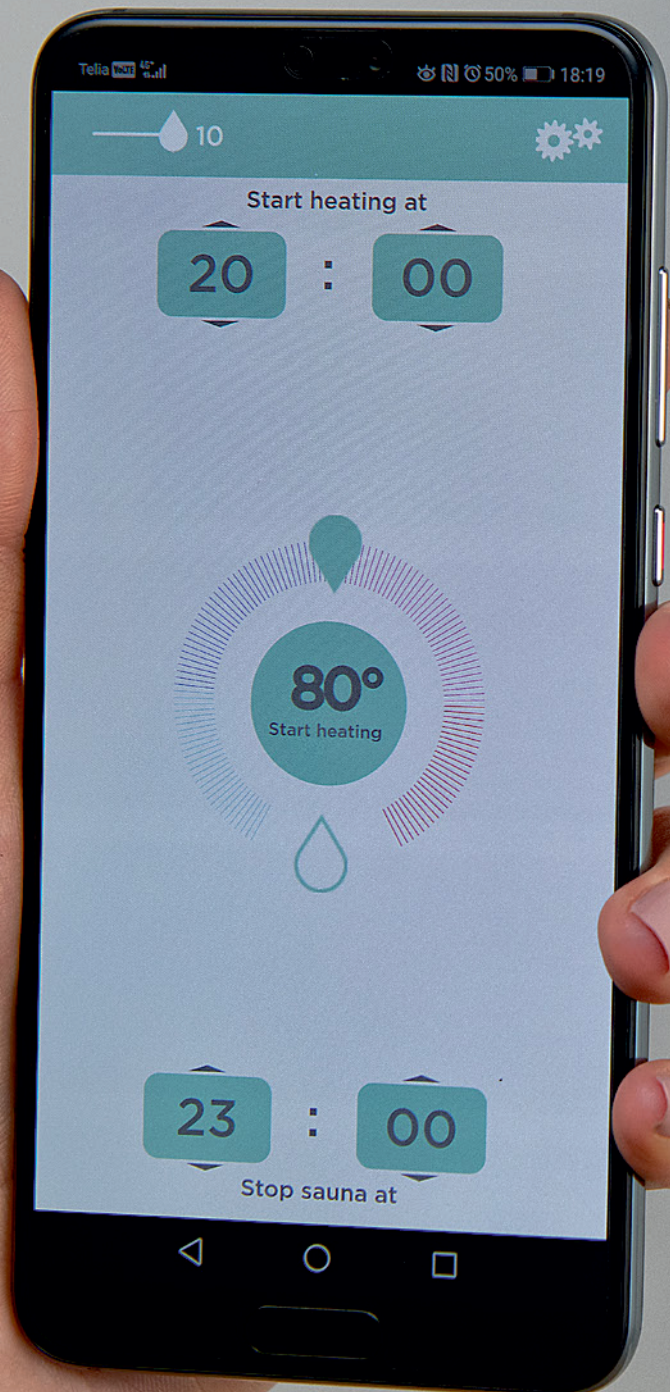

\*from flammable materials

The flue outlet opens upwards.  
2-year guarantee.

## Stove requires also:

- 🟢 stones (rounded and natural)

Telia 4G+ 50% 18:19

10

Start heating at

20 : 00

23 : 00

Stop sauna at

# CONTROL

Local  
Controller

Mobile App  
GSM & Wi-Fi

Auto  
Update