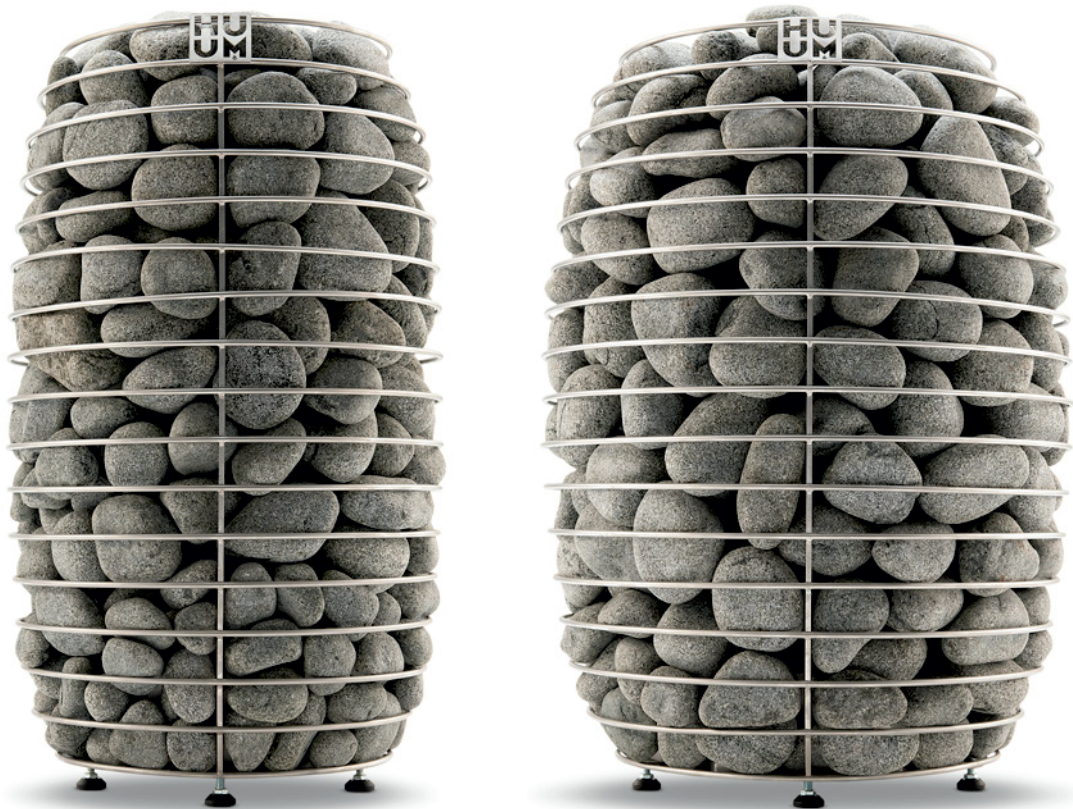

HUUM HIVE

HIVE electric heater is an elegant solution for bigger saunas, for example, sport clubs and spas. This floor-mounted heater holds up to 250 kg of stones, which ensure long-lasting hot steam even for larger groups, without compromising on design. The slimmer HIVE Mini holds up to 150 kg of stones and is suitable also for smaller saunas.