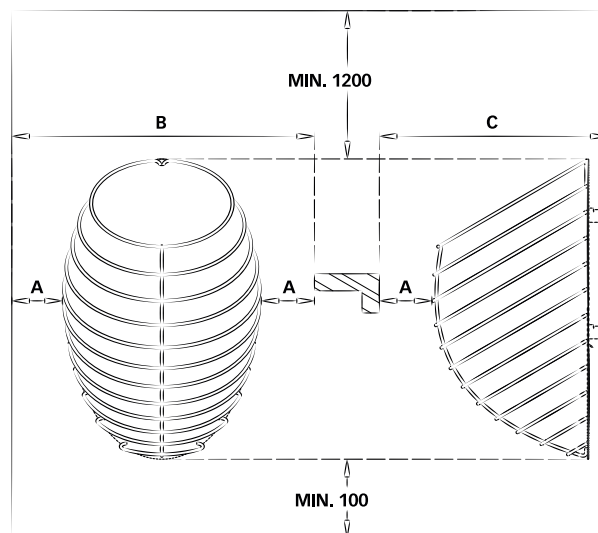

DROP			
Output (kW)	4,5	6	9
Sauna room (m³)	3-7	5-10	8-15
Stone capacity (kg)	55	55	55
Height (mm)	590	590	590
Width (mm)	390	390	390
Diameter (mm)	335	335	335
Weight (kg)*	11	11	12
Package dimensions	390 x 340 x 590 mm / 10 kg		
Heating element diameter (mm)	8,5	8,5	8,5
Amount of stones	60 kg (5-10cm)		
POWER SUPPLY			
Supply voltage, 3-phase	400 V 3N	400 V 3N	400 V 3N
Cable (N x mm²)	5 x 2,5	5 x 2,5	5 x 2,5
Supply voltage, 1-phase	230 V 1N	230 V 1N	230 V 1N
Cable (N x mm²)	5 x 2,5	5 x 2,5	5 x 2,5
SAFETY DISTANCE**			
A (mm)	100	120	150
B (mm)	590	630	690
C (mm)	450	470	500

*full weight when attaching to the wall: 65 kg
**from flammable materials

4-year guarantee.

The set includes:

- electric sauna heater
- wall frame

The electric heater requires also:

- stones (rounded and natural)
- control unit (different manufacturers' control units are suitable)